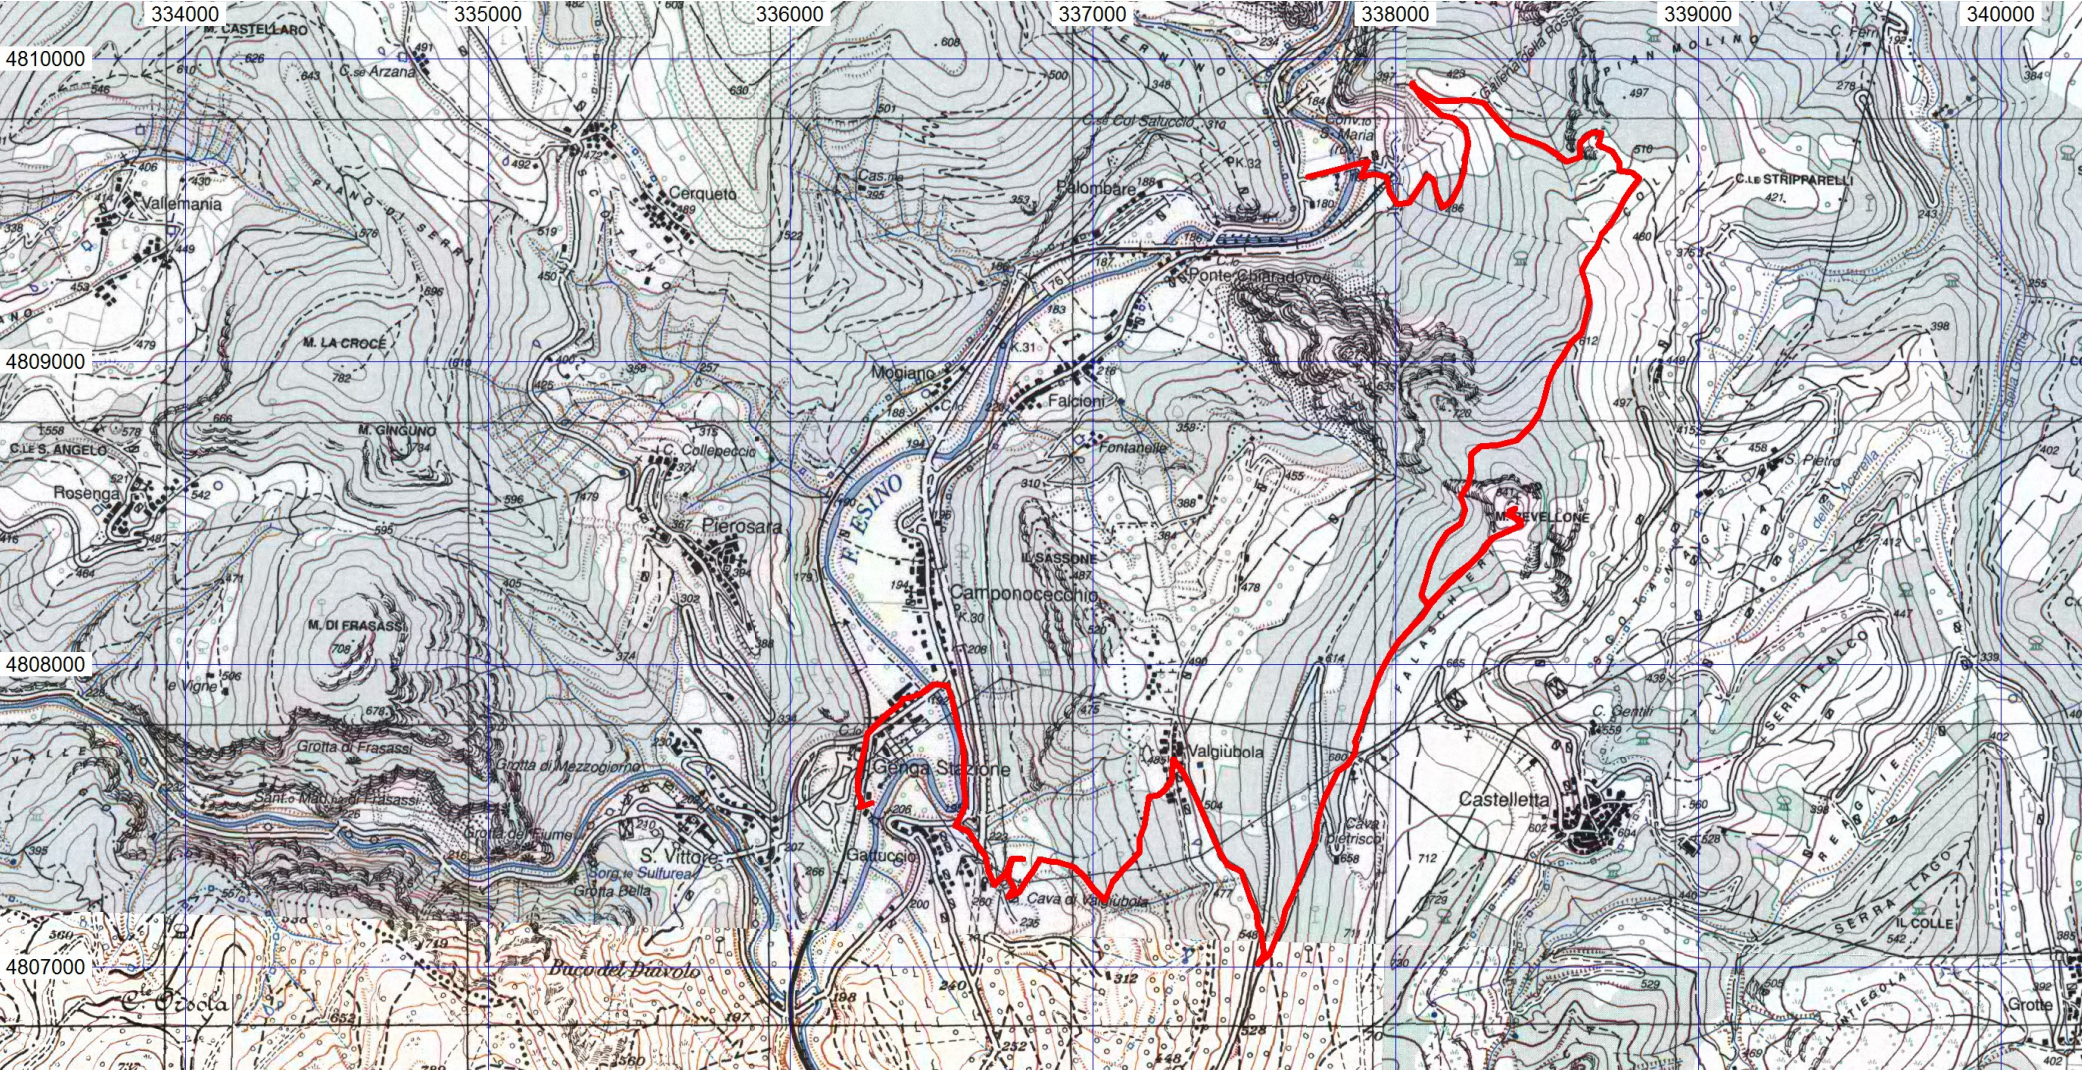

[Mappe] Marche IGM 25000 by BIKO.ecw WGS 84 1:25,000

This document was created with Win2PDF available at <http://www.win2pdf.com>.
The unregistered version of Win2PDF is for evaluation or non-commercial use only.
This page will not be added after purchasing Win2PDF.