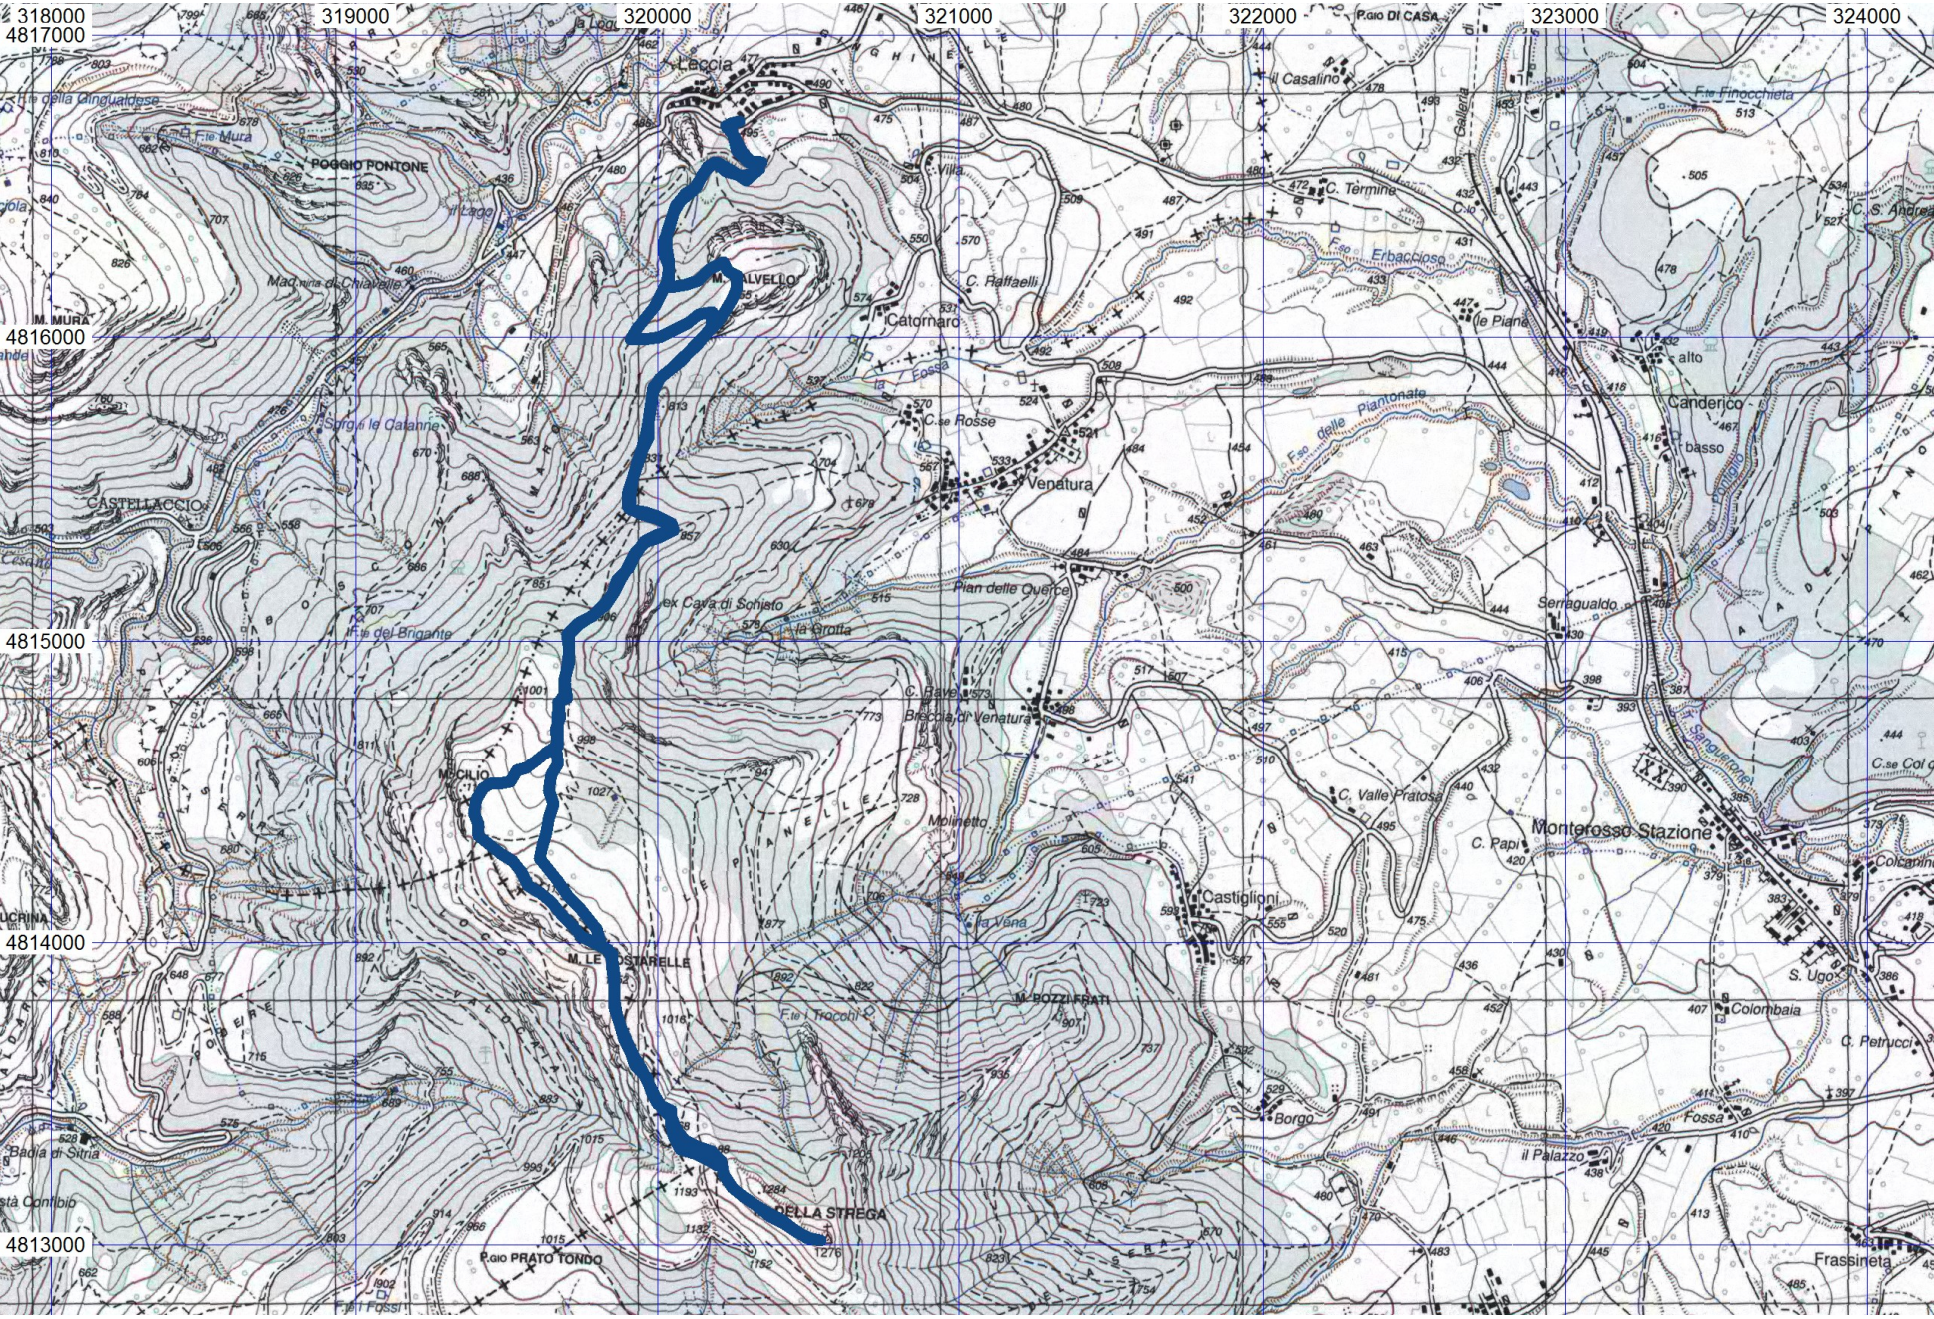

[Mappe] Marche IGM 25000 by BIKO.ecw WGS 84 1:25,000

This document was created with Win2PDF available at <http://www.win2pdf.com>.  
The unregistered version of Win2PDF is for evaluation or non-commercial use only.  
This page will not be added after purchasing Win2PDF.